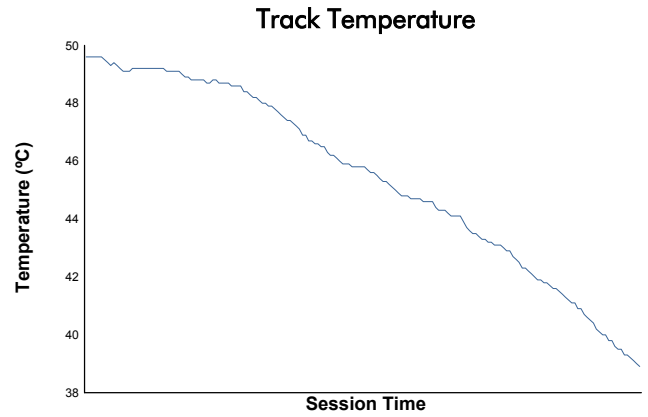

**FIA WEC**  
Rookie Test  
Afternoon session  
Weather Report

Track Status: **DRY**