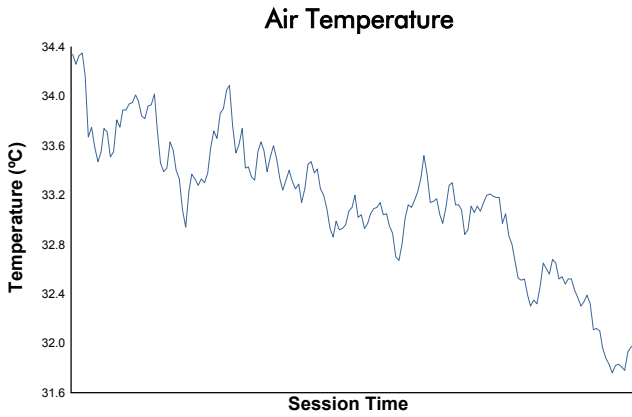

**FIA WEC**  
Rookie Test  
Afternoon session  
Weather Report

Track Status: **DRY**