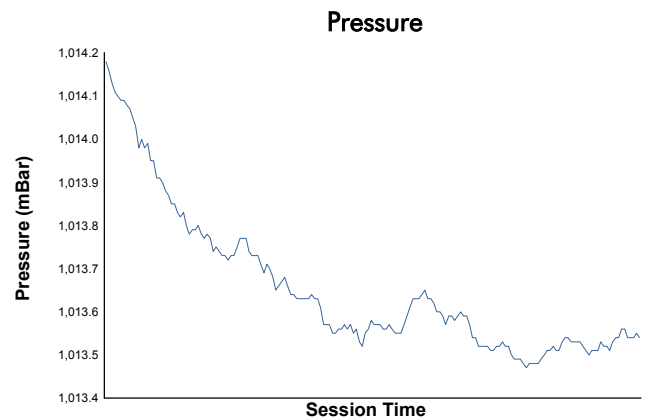

**FIA WEC**  
Rookie Test  
Afternoon session  
Weather Report

Track Status: **DRY**