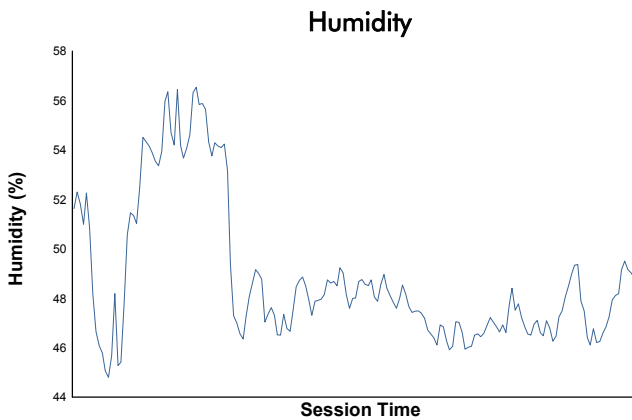

**FIA WEC**  
Rookie Test  
Afternoon session  
Weather Report

Track Status: **DRY**