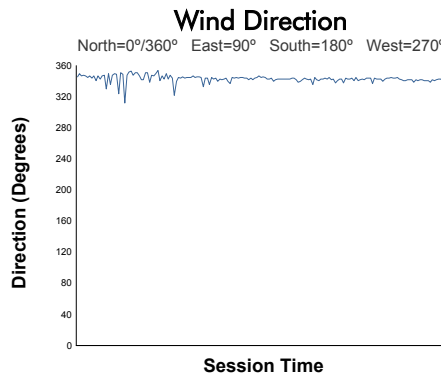

**FIA WEC**  
Rookie Test  
Afternoon session  
Weather Report

Track Status: **DRY**