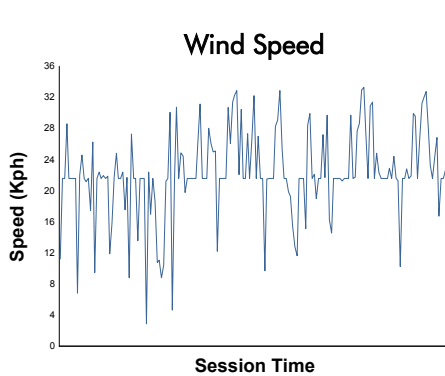

**FIA WEC**  
Rookie Test  
Afternoon session  
Weather Report

Track Status: **DRY**