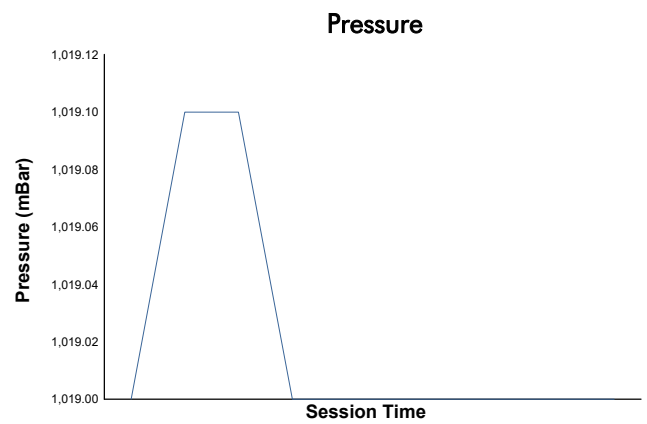

FIA WEC
Qatar 1812 KM
Hyperpole HYPERCAR
Weather Report

Track Status: **DRY**