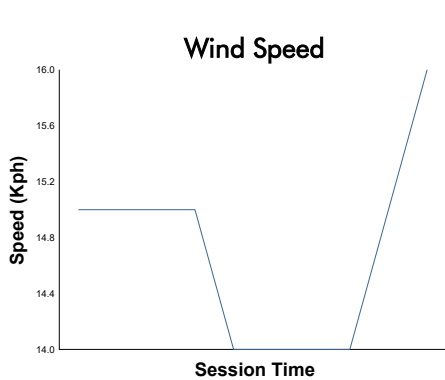

FIA WEC
Qatar 1812 KM
Hyperpole HYPERCAR
Weather Report

Track Status: **DRY**