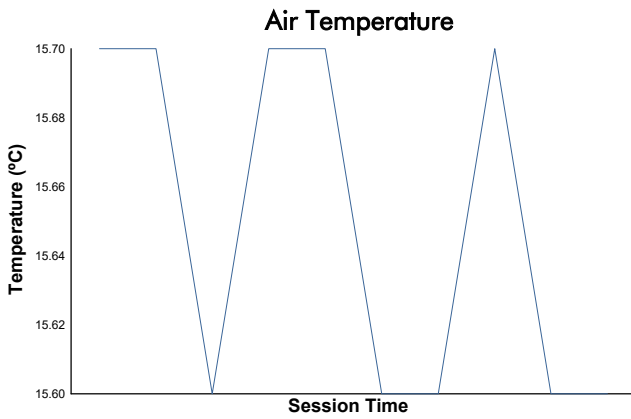

FIA WEC
Qatar 1812 KM
Hyperpole HYPERCAR
Weather Report

Track Status: **DRY**