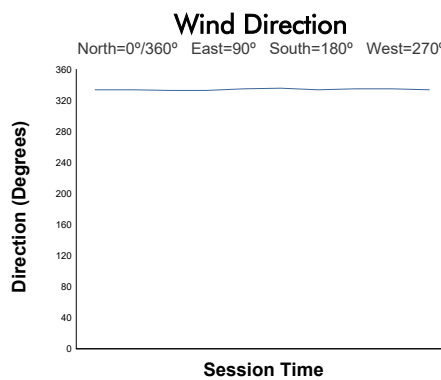

FIA WEC
Qatar 1812 KM
Hyperpole HYPERCAR
Weather Report

Track Status: **DRY**