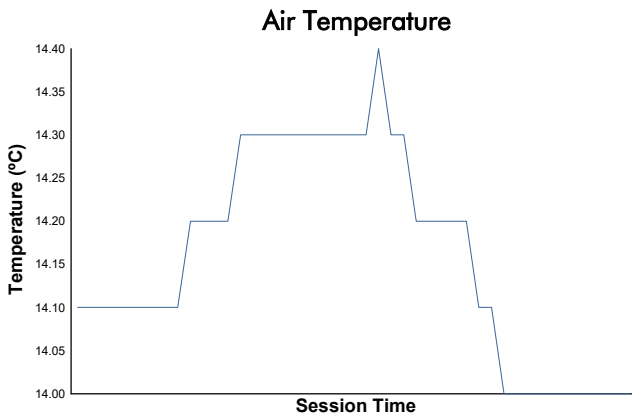

Qatar Classic Challenge

Qatar 1812 KM

Qualifying

Weather Report

Track Status: **DRY**