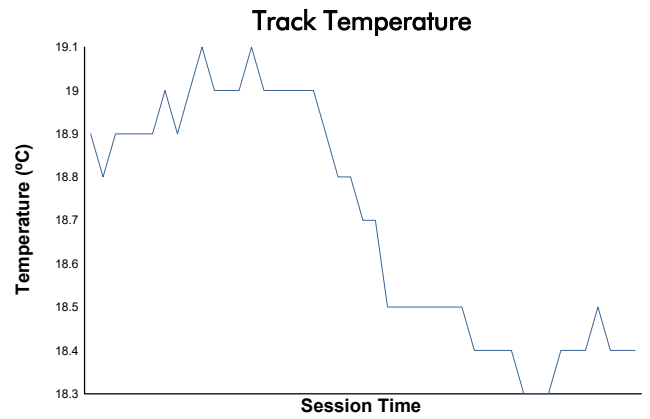

Qatar Classic Challenge

Qatar 1812 KM

Qualifying

Weather Report

Track Status: **DRY**