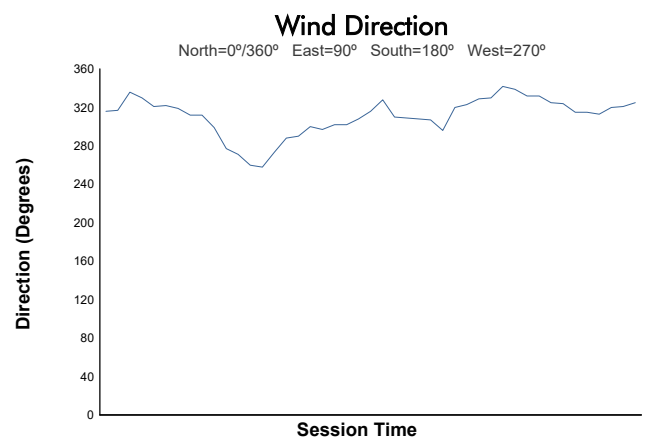

Qatar Classic Challenge

Qatar 1812 KM

Qualifying

Weather Report

Track Status: **DRY**