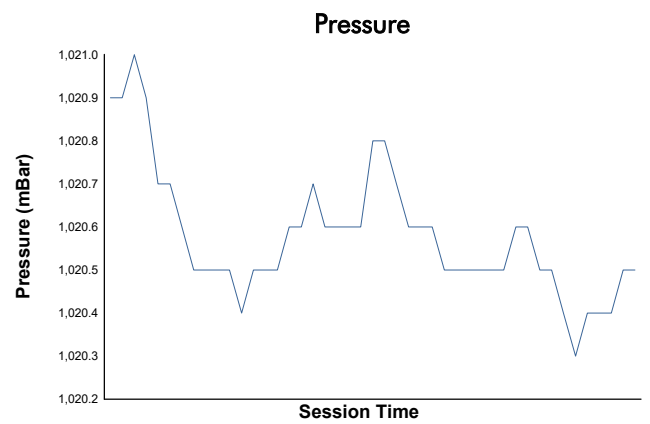

Qatar Classic Challenge

Qatar 1812 KM

Qualifying

Weather Report

Track Status: **DRY**