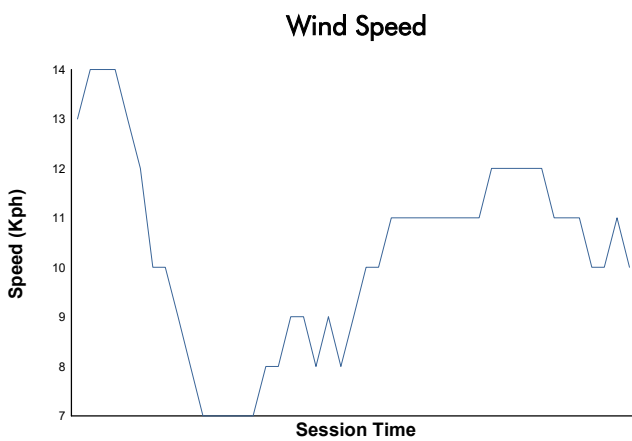

Qatar Classic Challenge

Qatar 1812 KM

Qualifying

Weather Report

Track Status: **DRY**