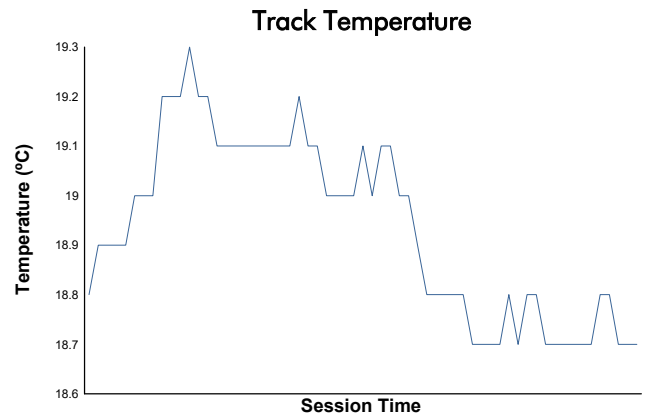

Qatar Classic Challenge

Qatar 1812 KM Race 1

Weather Report

Track Status: **DRY**