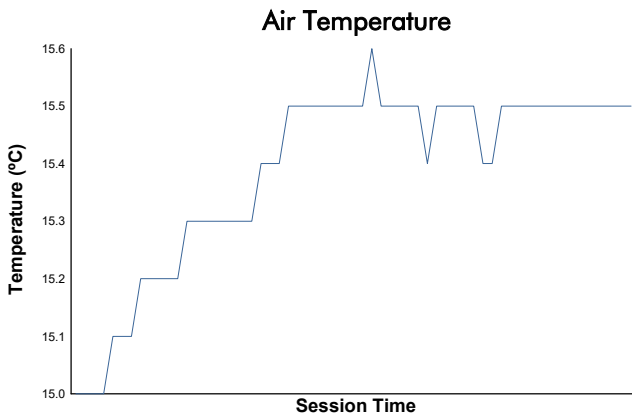

Qatar Classic Challenge

Qatar 1812 KM Race 1

Weather Report

Track Status: **DRY**