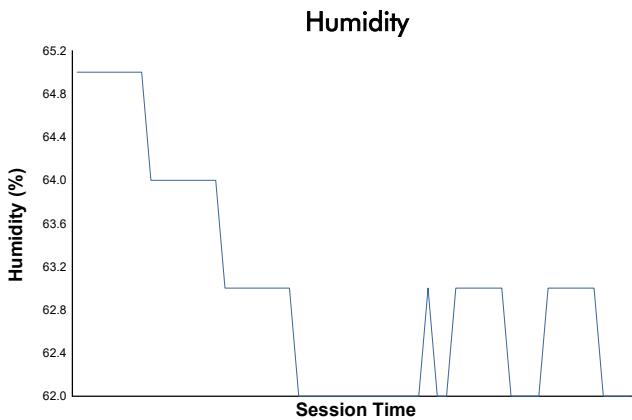

Qatar Classic Challenge

Qatar 1812 KM Race 1

Weather Report

Track Status: **DRY**