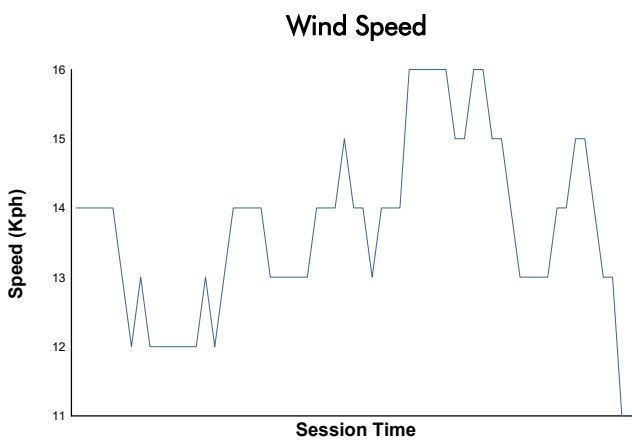

Qatar Classic Challenge

Qatar 1812 KM Race 1

Weather Report

Track Status: **DRY**