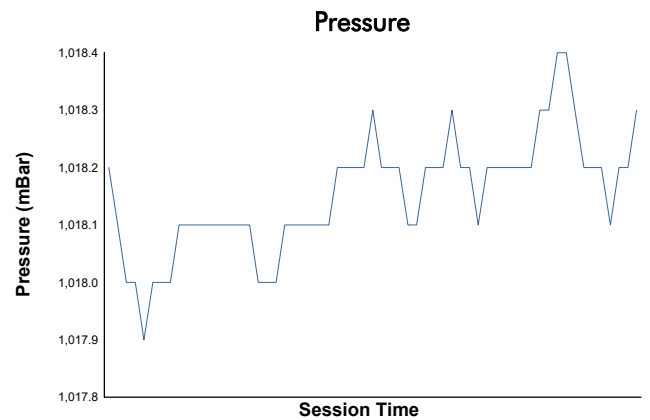

Qatar Classic Challenge

Qatar 1812 KM Race 1

Weather Report

Track Status: **DRY**