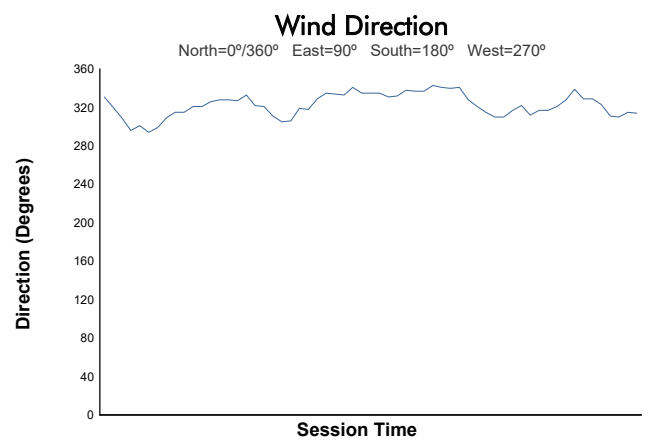

Qatar Classic Challenge

Qatar 1812 KM Race 1

Weather Report

Track Status: **DRY**